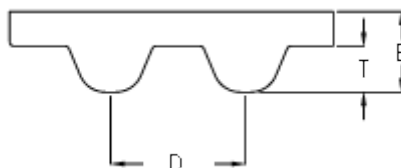

Data Sheet

Article number: 602932750435

Description: Gates timing belt POWERGRIP®
GTX 1880 8MX 30

Measures

D (Pitch)	= 8
Height B mm	= 5.6
Height T mm	= 3.4
Length	= 1880
Number of teeth	= 235
Type	= 1880 8MX 30
Width	= 30